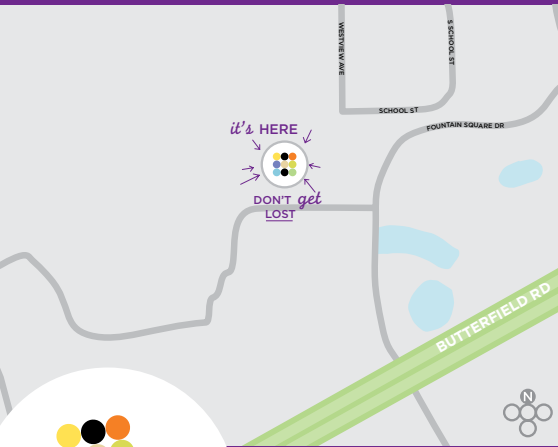

EARN FREE NIGHTS

- Join World of Hyatt — the loyalty program that revolves around you. Enjoy free nights, member discounts, exclusive offers and more. Visit worldofhyatt.com

EXPLORE

- Yorktown Center
- Oak Brook Mall
- Morton Arboretum
- Brookfield Zoo

hyattplace.com

HYATT PLACE CHICAGO/ LOMBARD/OAK BROOK

2340 S. Fountain Square Drive
Lombard, IL 60148, USA
P 630 932 6501
F 630 932 6502
hyattplaceLombard.com

TRANSPORTATION

- From O'hare International Airport:
26 min by car
- From Midway Airport: 34 min by car
- From Downers Grove Main - Metra Train:
12 min by car